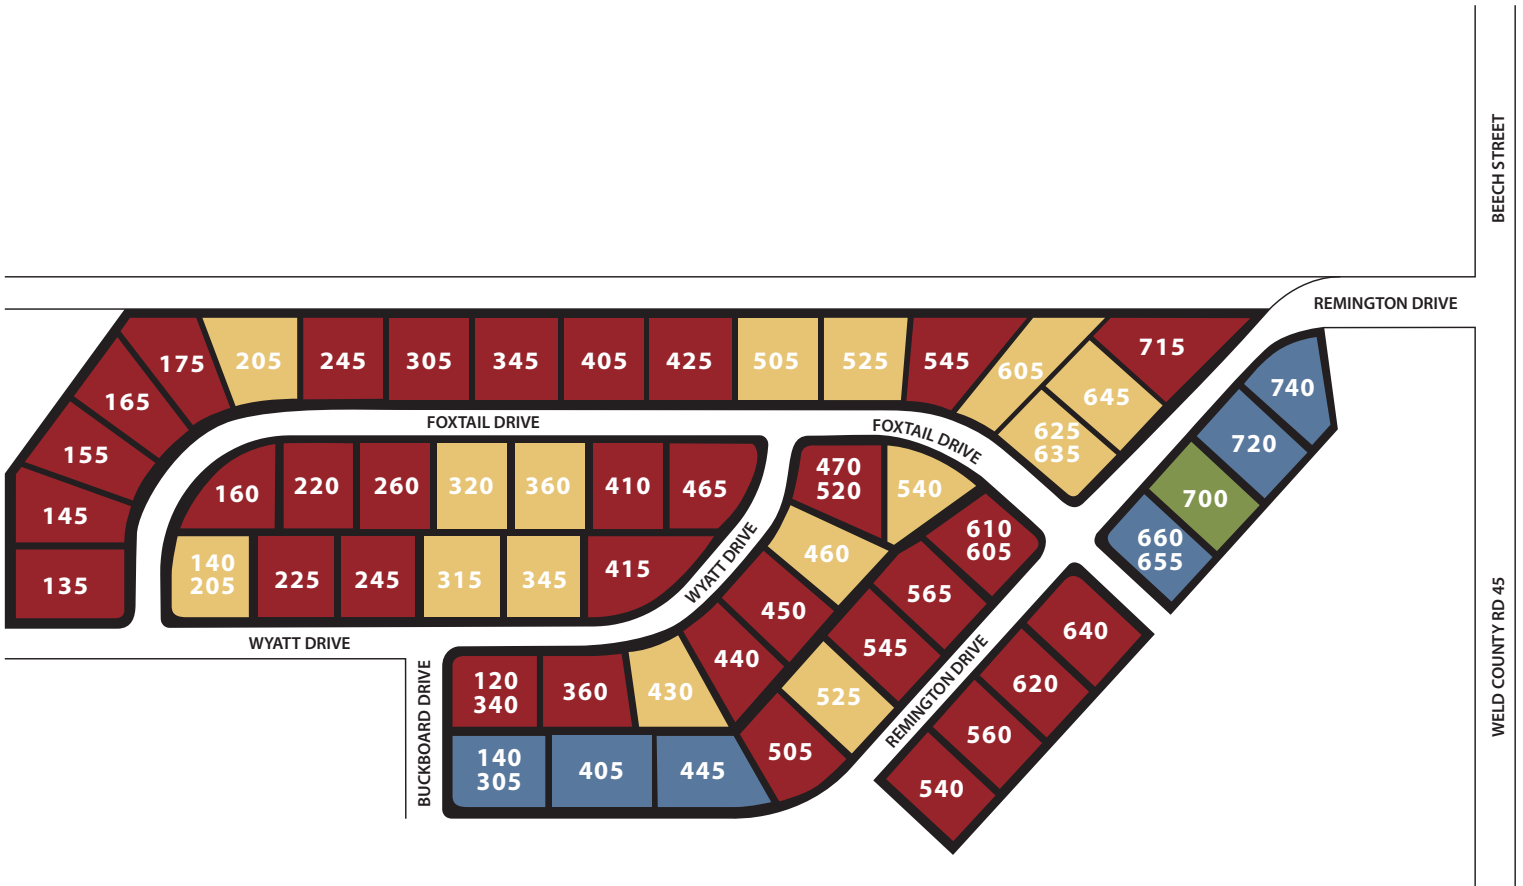

Hudson Hills Site Map

newvisiondp.com

- Model - 700 Remington
- SOLD
- Available Lots
- Future Release

2017 Information and specifications contained herein subject to change without notice.

Exclusively Marketed By Erin Jeppson | Broker Associate
303.947.5891 | erinjeppson@porchlightgroup.com