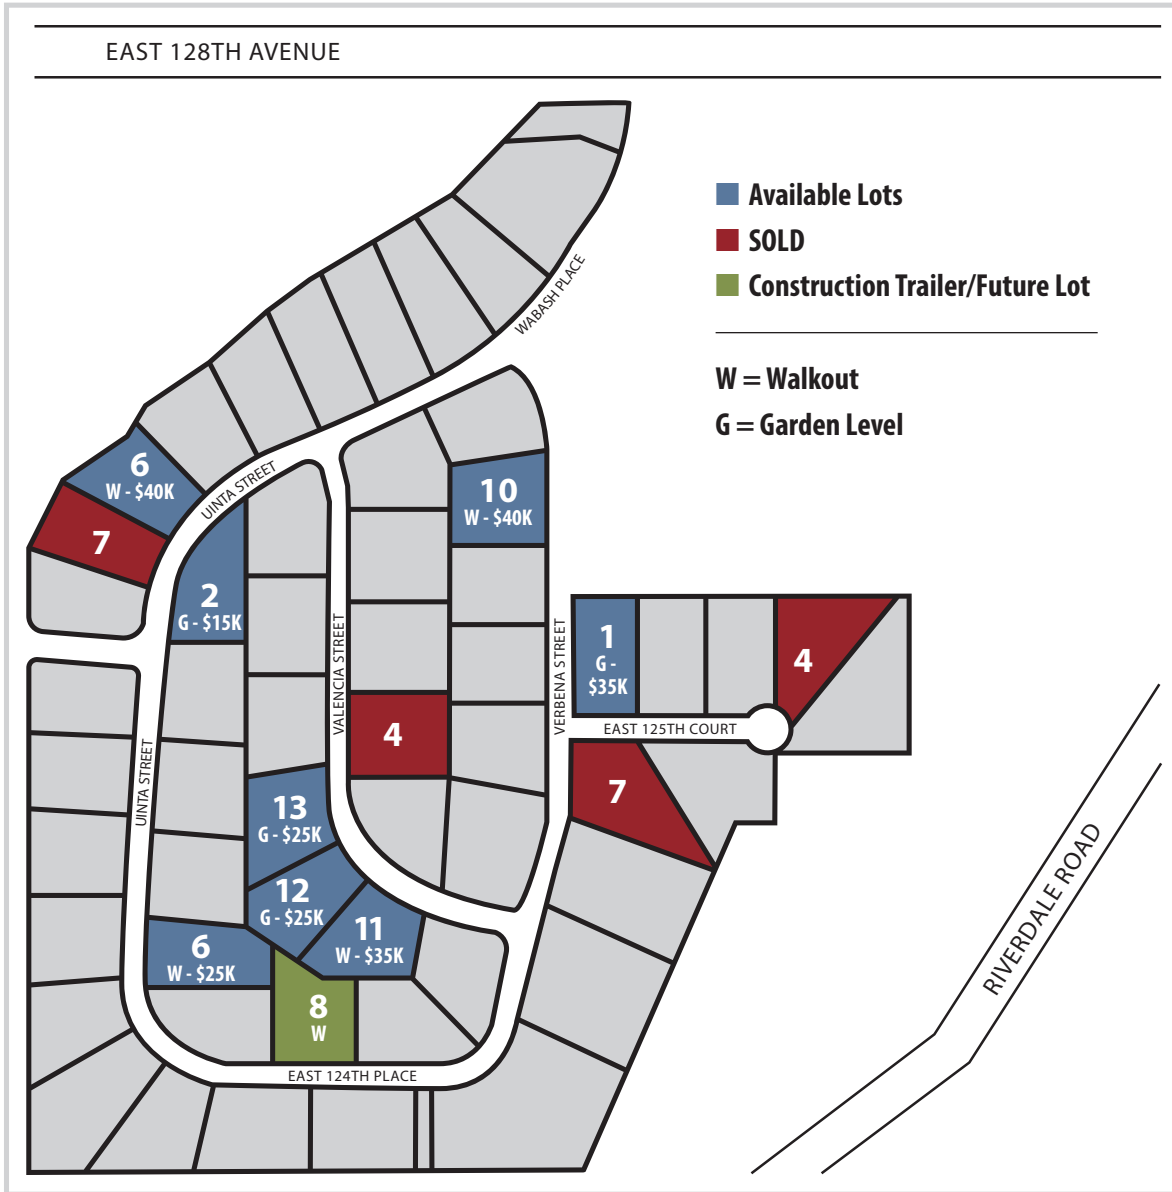

Riverdale Peaks Site Map

2017 Information and specifications contained herein subject to change without notice.

Exclusively Marketed By Erin Jeppson | Broker Associate
303.947.5891 | erinjeppson@porchlightgroup.com