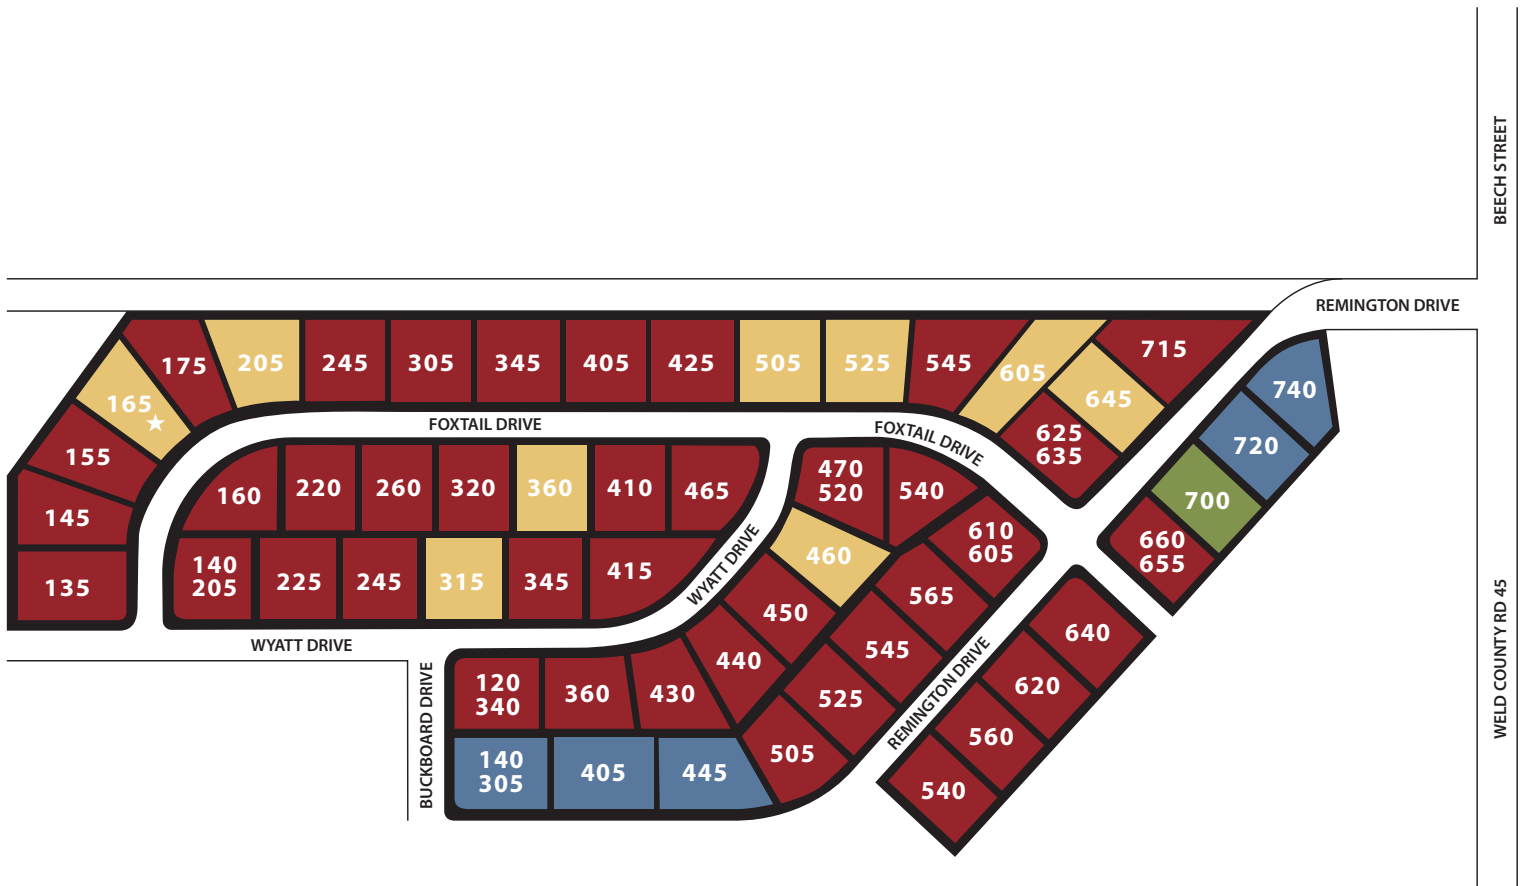

Hudson Hills Site Map

newvisiondp.com

- Model - 700 Remington
- SOLD
- Available Lots
- ★ Ready for move-in by February, 2018
- Future Release

2018 Information and specifications contained herein subject to change without notice.