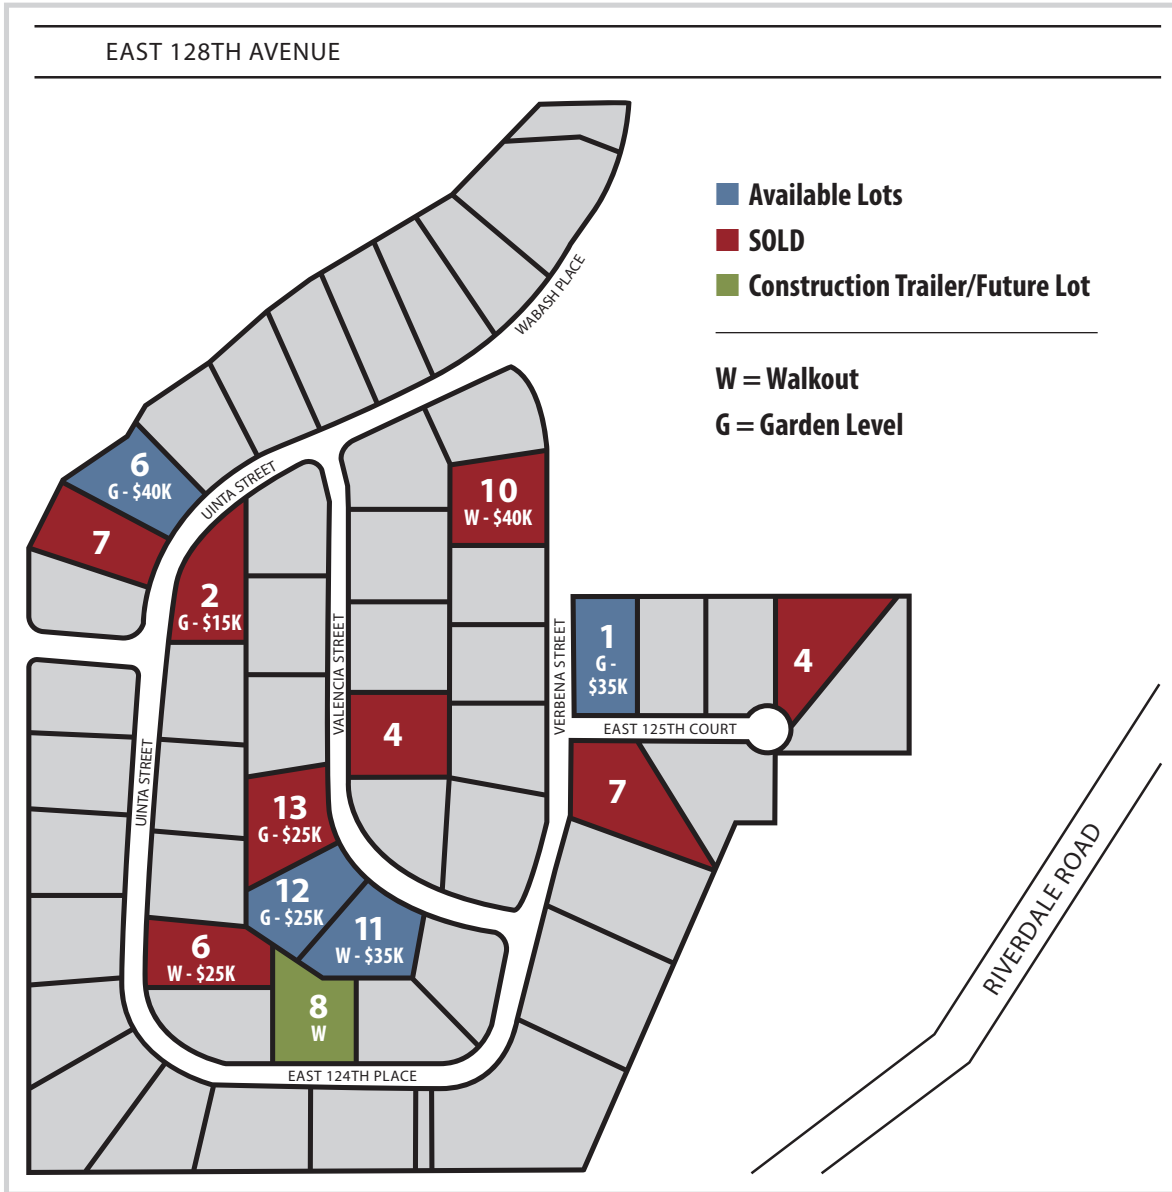

Riverdale Peaks Site Map

2018 Information and specifications contained herein subject to change without notice.

Exclusively Marketed By Erin Jeppson | Broker Associate
303.947.5891 | erinjeppson@porchlightgroup.com