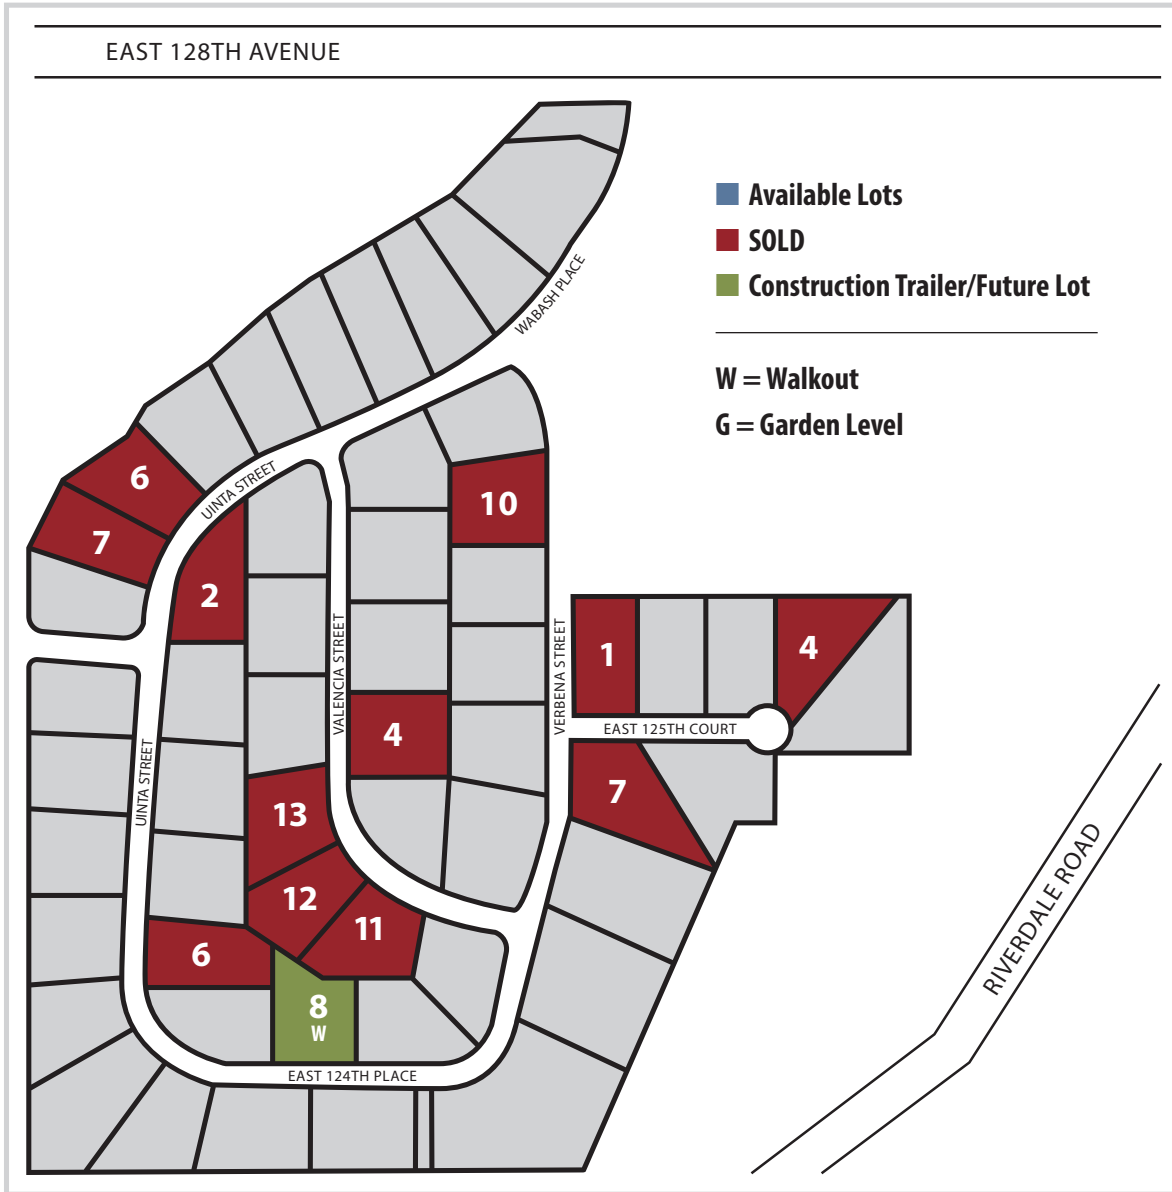

# Riverdale Peaks Site Map

2018 Information and specifications contained herein subject to change without notice.

Exclusively Marketed By Erin Jeppson | Broker Associate  
303.947.5891 | [erinjeppson@porchlightgroup.com](mailto:erinjeppson@porchlightgroup.com)