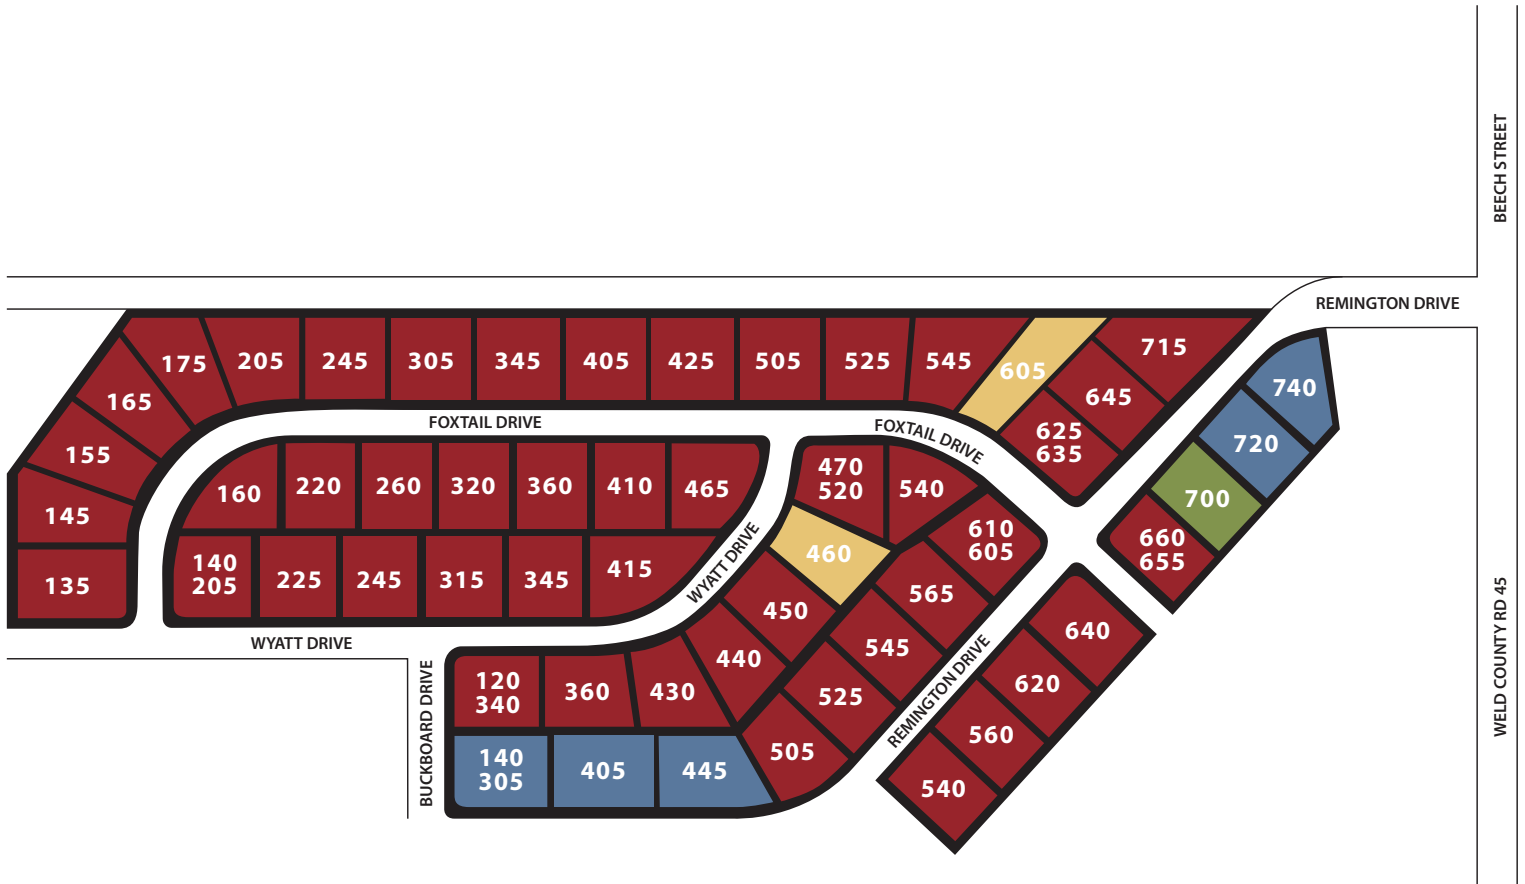

Hudson Hills Site Map

- Model - 700 Remington
- SOLD
- Available Lots
- Inventory Homes
- Future Release

2018 Information and specifications contained herein subject to change without notice.

Exclusively Marketed By Erin Jeppson | Broker Associate
303.947.5891 | erinjeppson@porchlightgroup.com