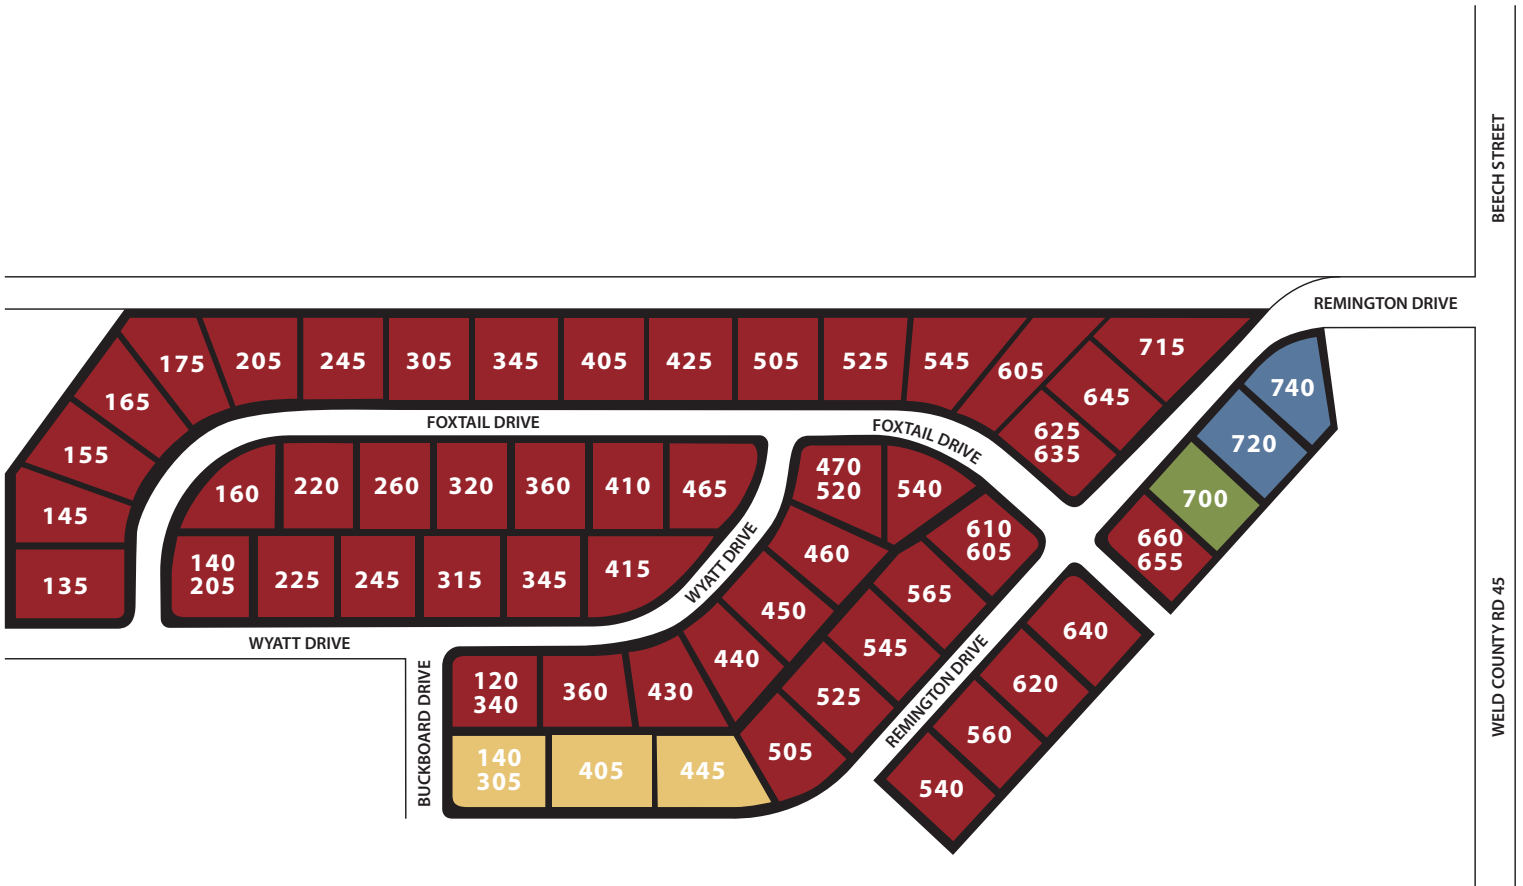

HUDSON HILLS SITE MAP

- Model - 700 Remington
- SOLD
- Available Lots
- Inventory Homes
- Future Release

2018 Information and specifications contained herein subject to change without notice.

Exclusively Marketed By Erin Jeppson | Broker Associate
303.947.5891 | erinjeppson@porchlightgroup.com